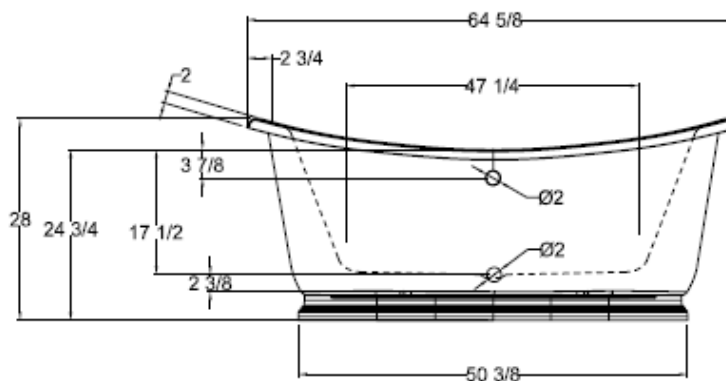

Bathtub Dimensions

64" x 27" x 17" deep (1626 x 686 x 432 mm)

Weight of tub– 88 lb (40 kg)

Capacity – 47 Gallons (178 liters)

Codes and Compliance

Products meet or exceed the following standards:

- Canadian Standard B-45
- ANSI Z124.1.2-2005

All products tested by Intertek Testing Service

Optional Accessories

Waste & Overflow (Exposed)

**General Information**

- This tub is made from a double skin acrylic technology which are bonded together as one (there is no panel around the bath)
- The bath must be secured to the floor by applying a bead of silicone around the base (this can be cut in future should access to the plumbing be necessary)
- Installation must be carried out according to the manufacturers instructions