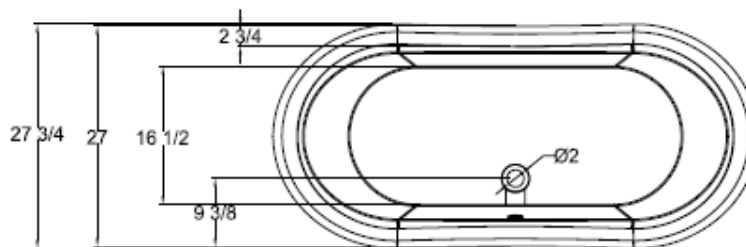

Bathtub Dimensions

64" x 27" x 17" deep (1626 x 686 x 432 mm)

Weight of tub– 88 lb (40 kg)

Capacity – 47 Gallons (178 liters)

Codes and Compliance

Products meet or exceed the following standards:

- Canadian Standard B-45
- ANSI Z124.1.2-2005

All products tested by Intertek Testing Service

Optional Accessories

Waste & Overflow (Exposed)

**General Information**

- This tub is made from a double skin acrylic technology which are bonded together as one (there is no panel around the bath)
- The bath must be secured to the floor by applying a bead of silicone around the base (this can be cut in future should access to the plumbing be necessary)
- Installation must be carried out according to the manufacturers instructions