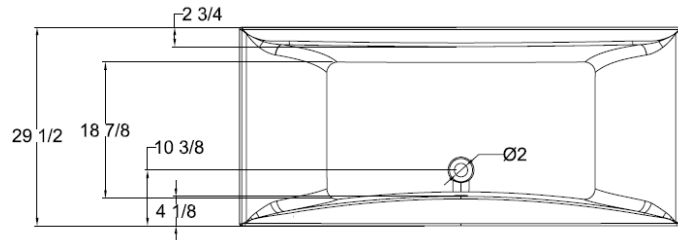

AP6629T-WH

Material & Color

Acrylic in white

Bathtub Dimensions

66" x 29" x 15" deep (1676 x 737 x 381 mm)

Weight of tub– 77 lb (35 kg)

Capacity – 44 Gallons (167 liters)

Codes and Compliance

Products meet or exceed the following standards:

- Canadian Standard B-45
- ANSI Z124.1.2-2005

All products tested by Intertek Testing Service

Optional Accessories

Waste & Overflow (Exposed)

Note: Overflow hole is not pre-drilled (see General Information)

General Information

- This tub is made from a double skin acrylic technology which are bonded together as one (there is no panel around the bath)
- This tub can accommodate an exposed or freestanding (fire hydrant) waste and overflow. The overflow hole is not drilled to allow for various overflow installations.
- The bath must be secured to the floor by applying a bead of silicone around the base (this can be cut in future should access to the plumbing be necessary)
- Installation must be carried out according to the manufacturers instructions

Always check our website for the most recent specifications: www.americh.com