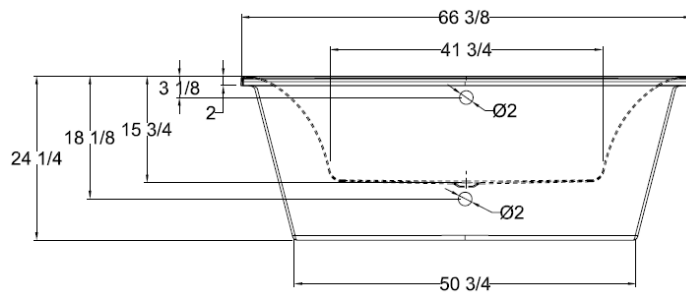

AP6629T-WH

Material & Color

Acrylic in white

Bathtub Dimensions

66" x 29" x 15" deep (1676 x 737 x 381 mm)

Weight of tub– 77 lb (35 kg)

Capacity – 44 Gallons (167 liters)

Codes and Compliance

Products meet or exceed the following standards:

- Canadian Standard B-45
- ANSI Z124.1.2-2005

All products tested by Intertek Testing Service

Optional Accessories

Waste & Overflow (Exposed)

Note: Overflow hole is not pre-drilled (see General Information)

General Information

- This tub is made from a double skin acrylic technology which are bonded together as one (there is no panel around the bath)
- This tub can accommodate an exposed or freestanding (fire hydrant) waste and overflow. The overflow hole is not drilled to allow for various overflow installations.
- The bath must be secured to the floor by applying a bead of silicone around the base (this can be cut in future should access to the plumbing be necessary)
- Installation must be carried out according to the manufacturers instructions

Always check our website for the most recent specifications: www.americh.com